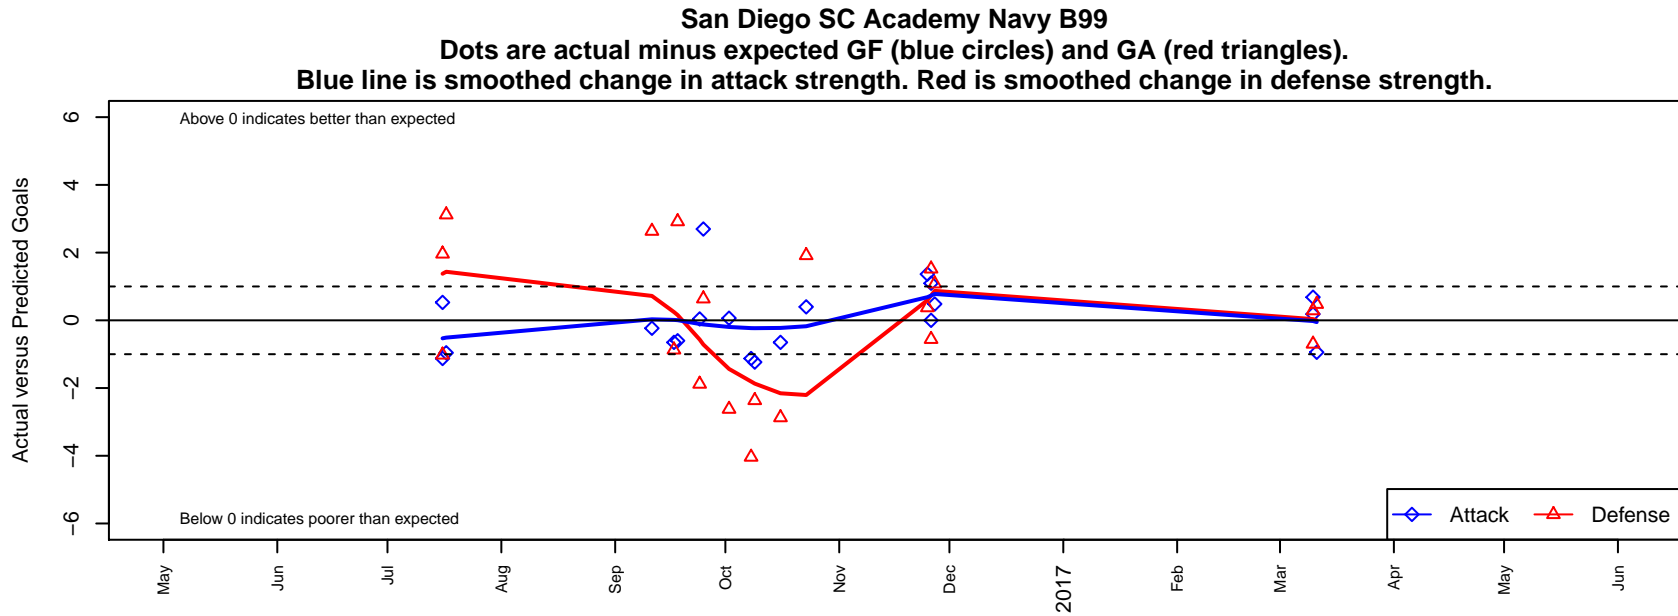

**attack and defense variance (black dot)
relative to other teams
and top 10 in region**

**attack and defense rating
relative to others at age
and all opponents in last 13 months**

**attack and defense rating
relative to others at age
and all opponents in last 13 months**

San Diego SC Academy Navy B99

San Diego SC
San Diego, CAS
B99 total strength=1651
attack=24.39 defense=14.94
fall league = SCDL FI1 U18

alt names used:
SD SURF SC ACADEMY BOYS 1999 (PETER:
SAN DIEGO SC B99 ACADEMY NAVY (CAS)
San Diego Soccer Club B99 ACADEMY Navy
SAN DIEGO SC B99 ACADEMY NAVY (CAS)

Venues played:
2016 Albion Cup 1999 Showcase U18
2016 SCDL FI1 U18
2016 Surf College Showcase Black U18
2016 Carlsbad Nov Nights College Showcase F
2016 NV Players Showcase U-18 Treasure Isl