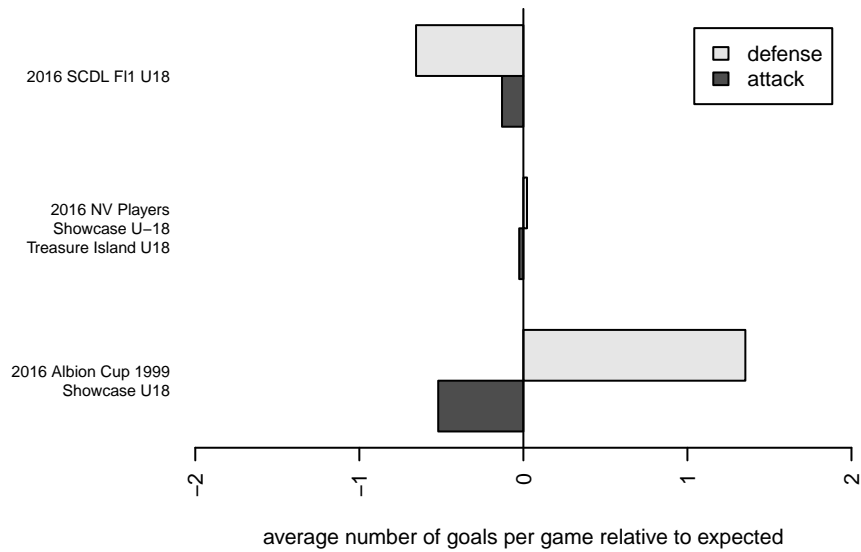

San Diego SC Academy Navy B99

San Diego SC
 San Diego, CAS
 B99 total strength=1651
 attack=24.39 defense=14.94
 fall league = SCDL FI1 U18

alt names used:
 SD SURF SC ACADEMY BOYS 1999 (PETER:
 SAN DIEGO SC B99 ACADEMY NAVY (CAS)
 San Diego Soccer Club B99 ACADEMY Navy
 SAN DIEGO SC B99 ACADEMY NAVY (CAS)

Venues played:
 2016 Albion Cup 1999 Showcase U18
 2016 SCDL FI1 U18
 2016 Surf College Showcase Black U18
 2016 Carlsbad Nov Nights College Showcase F
 2016 NV Players Showcase U-18 Treasure Isl

**attack and defense variance (black dot)
relative to other teams
and top 10 in region**

**attack and defense rating
relative to others at age
and all opponents in last 13 months**

**attack and defense rating
relative to others at age
and all opponents in last 13 months**

Performance relative to 13 month average

Performance relative to 13 month average

Distribution of opponents
 Red = Lose zone, Blue = Win zone, Green = Even
 Black line separates win/lose zones

lot. A=Neither has attack advantage, B=Opponent has both attack and defense advantage, C=Opponent has both attack and defense disadvantage, D=Both have