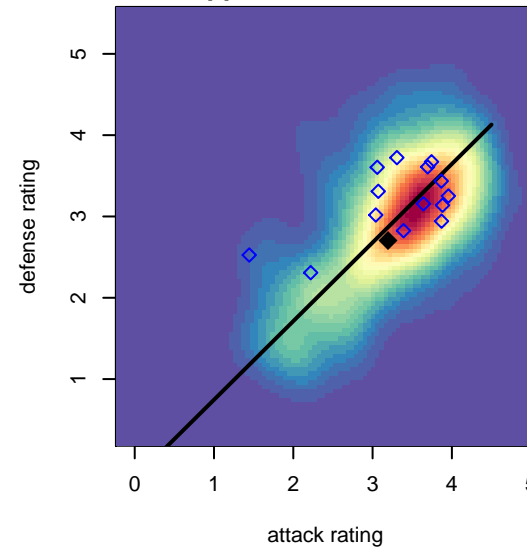

San Diego SC Academy Navy B99

San Diego SC
 San Diego, CAS
 B99 total strength=1651
 attack=24.39 defense=14.94
 fall league = SCDL FI1 U18

alt names used:
 SD SURF SC ACADEMY BOYS 1999 (PETER:
 SAN DIEGO SC B99 ACADEMY NAVY (CAS)
 San Diego Soccer Club B99 ACADEMY Navy
 SAN DIEGO SC B99 ACADEMY NAVY (CAS)

Venues played:
 2016 Albion Cup 1999 Showcase U18
 2016 SCDL FI1 U18
 2016 Surf College Showcase Black U18
 2016 Carlsbad Nov Nights College Showcase F
 2016 NV Players Showcase U-18 Treasure Isl

**attack and defense variance (black dot)
relative to other teams
and top 10 in region**

**attack and defense rating
relative to others at age
and all opponents in last 13 months**

**attack and defense rating
relative to others at age
and all opponents in last 13 months**

Performance relative to 13 month average

Performance relative to 13 month average

Distribution of opponents
 Red = Lose zone, Blue = Win zone, Green = Even
 Black line separates win/lose zones

lot. A=Neither has attack advantage, B=Opponent has both attack and defense advantage, C=Opponent has both attack and defense disadvantage, D=Both have