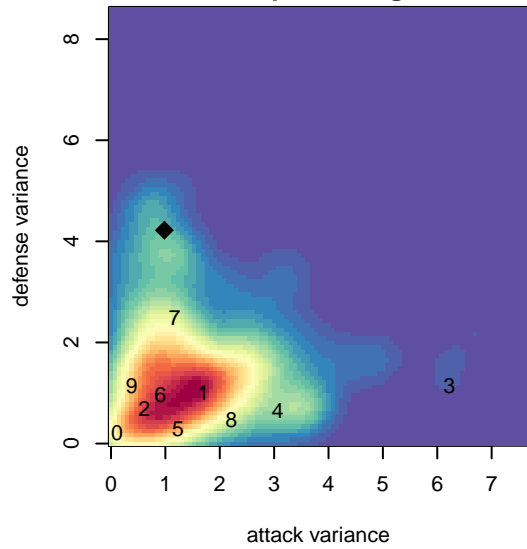

San Diego SC Academy Navy B99

San Diego SC
 San Diego, CAS
 B99 total strength=1651
 attack=24.39 defense=14.94
 fall league = SCDL FI1 U18

alt names used:
 SD SURF SC ACADEMY BOYS 1999 (PETER:
 SAN DIEGO SC B99 ACADEMY NAVY (CAS)
 San Diego Soccer Club B99 ACADEMY Navy
 SAN DIEGO SC B99 ACADEMY NAVY (CAS)

Venues played:
 2016 Albion Cup 1999 Showcase U18
 2016 SCDL FI1 U18
 2016 Surf College Showcase Black U18
 2016 Carlsbad Nov Nights College Showcase F
 2016 NV Players Showcase U-18 Treasure Isl

**attack and defense variance (black dot)
relative to other teams
and top 10 in region**

Performance relative to 13 month average

Distribution of opponents
 Red = Lose zone, Blue = Win zone, Green = Even
 Black line separates win/lose zones

lot. A=Neither has attack advantage, B=Opponent has both attack and defense advantage, C=Opponent has both attack and defense disadvantage, D=Both have