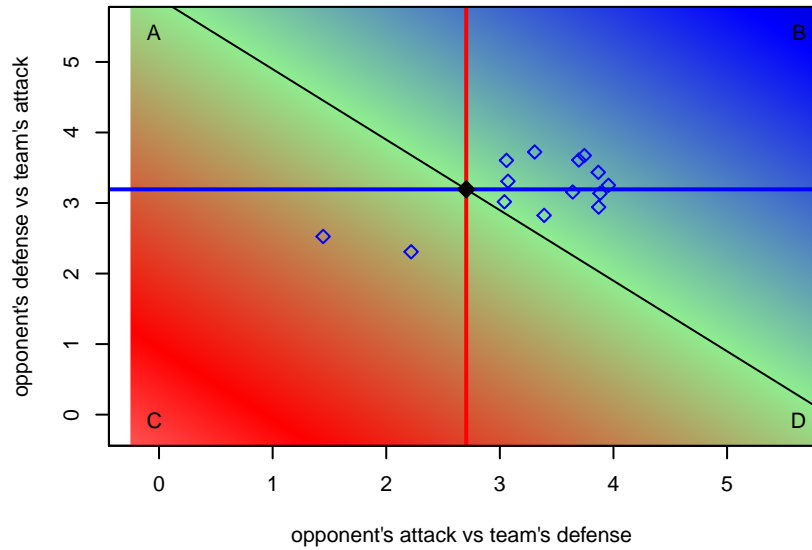

Venues played:
 2016 Albion Cup 1999 Showcase U18
 2016 SCDL FI1 U18
 2016 Surf College Showcase Black U18
 2016 Carlsbad Nov Nights College Showcase F
 2016 NV Players Showcase U-18 Treasure Isl

**attack and defense variance (black dot)
relative to other teams
and top 10 in region**

**attack and defense rating
relative to others at age
and all opponents in last 13 months**

**attack and defense rating
relative to others at age
and all opponents in last 13 months**

Performance relative to 13 month average

Performance relative to 13 month average

Distribution of opponents
 Red = Lose zone, Blue = Win zone, Green = Even
 Black line separates win/lose zones

lot. A=Neither has attack advantage, B=Opponent has both attack and defense advantage, C=Opponent has both attack and defense disadvantage, D=Both have