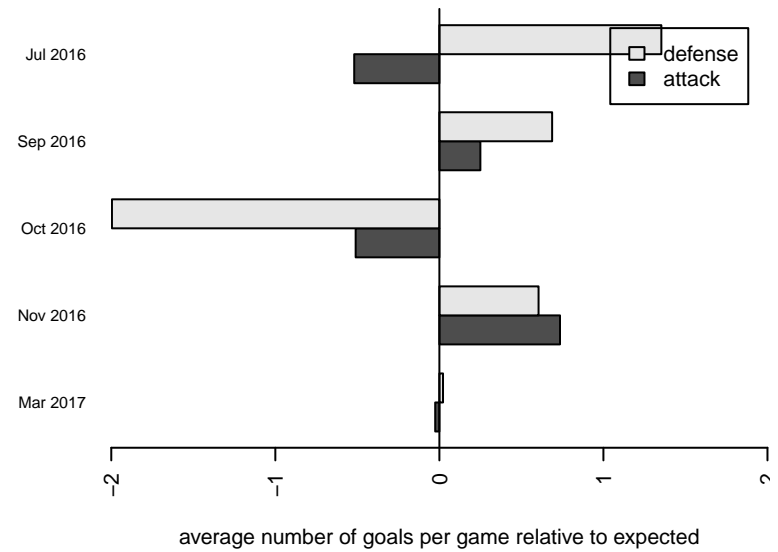

Venues played:
 2016 Albion Cup 1999 Showcase U18
 2016 SCDL FI1 U18
 2016 Surf College Showcase Black U18
 2016 Carlsbad Nov Nights College Showcase F
 2016 NV Players Showcase U-18 Treasure Isl

**attack and defense variance (black dot)
relative to other teams
and top 10 in region**

**attack and defense rating
relative to others at age
and all opponents in last 13 months**

**attack and defense rating
relative to others at age
and all opponents in last 13 months**

Performance relative to 13 month average

Performance relative to 13 month average

Distribution of opponents
 Red = Lose zone, Blue = Win zone, Green = Even
 Black line separates win/lose zones

lot. A=Neither has attack advantage, B=Opponent has both attack and defense advantage, C=Opponent has both attack and defense disadvantage, D=Both have